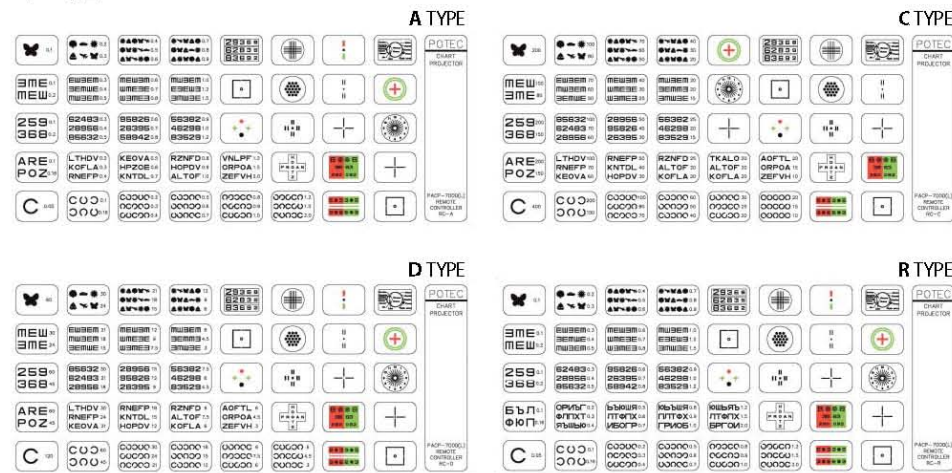

### Specifications

Charts	42EA	Dimensions	Main Body (Stand 제외) : 202(W)×364(D)×172(H) mm
Distance of projection	2.5 ~ 8m		Main Body (Stand 제외) : 202(W)×364(D)×240(H) mm
Chart magnification	30× (when projected at 5m distance)		Remote Controller : 64(W)×196(D)×20(H) mm
Lamp	PACP-7000 : Halogen lamp (6V-20W)	Weights	PACP-7000 (Stand 제외) : 4.9 kg
	PACP-7000L : LED lamp		PACP-7000L (Stand 제외) : 4.7 kg
Masks	35EA (1 open mask, 5 horizontal line masks, 8 vertical line masks, 21 single letter masks)	Basic Accessories	Remote Controller : 160 g (Battery included)
Filter	1 Red/Green Filter		Product Body(PACP-7000 or PACP-7000L), Screen
Chart rotation speed	average 0.21 sec (min. 0.092sec, max.0.324sec)	Optional accessories	Remote Controller, Table Stand, Dust Cover, Power Cable
Power supply	AC100-240V, 50/60Hz		T wrench, Fuse, Lamp(PACP-7000), Battery
Power consumption	PACP-7000 : 100VA		Red/Green glasses, Polarization glasses
	PACP-7000L : 60VA		

디자인과 사양은 사전에 예고없이 변경될 수 있습니다.

**POTEC**

대전광역시 동구 삼성동 292-4 (우) 300-812  
Tel 042-632-3536 Fax 042-632-3537 [WWW.POTEC.BIZ](http://WWW.POTEC.BIZ) webmaster@potec.biz

Distributed by

CE

## 신개념 차트프로젝터

PACP-7000/PACP-7000L 그 신속하고  
정확한 검안시스템으로 여러분을 초대합니다.

### 차트타입

감각적인 디자인의 차세대 차트프로젝터